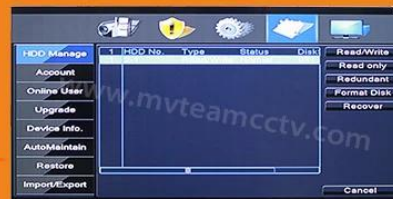

[Küçük boyutu 8 1080 p DVR 6708H80P kanalları](#)

**[Lütfen fiyat listesi şimdi!](#)**

Adopt Newest HiSilicon  
Chipset

New humanized  
User Interface

System come with  
28 kinds of languages

Adjustable DVR  
menu transparency

Support backup video  
records to DVR built-in  
redundant HDD

Support playback different  
time period video records in  
one screen, save time on find  
useful video records

5-in-1 hybrid modes:  
AHD+TVI+CVI+CVBS+IP

DVR menu with Ping command, convenient to do  
DVR network testing

With UTC Function, control  
analog camera and PTZ camera  
on DVR thru coaxial cable

Support P2P remote view  
by CMS and IE browser

Come with cloud ID, easy to  
realize P2P remote view  
by scan the QR Codes