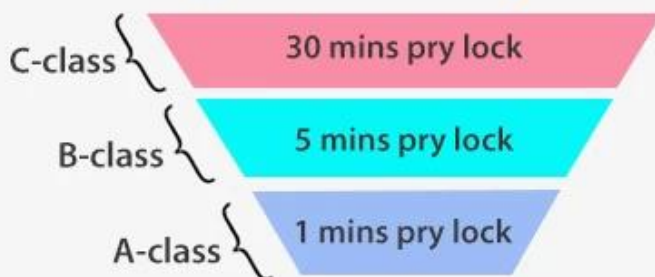

240mm*24mm

240mm*30mm

388mm*40mm

Super C-class Cylinder

Multi-Color Selection

Red bronze

Black

Sliver