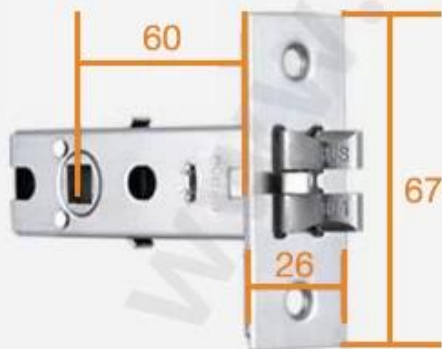

Lock Mortises

#1

#2

#3

#4

Unit: mm