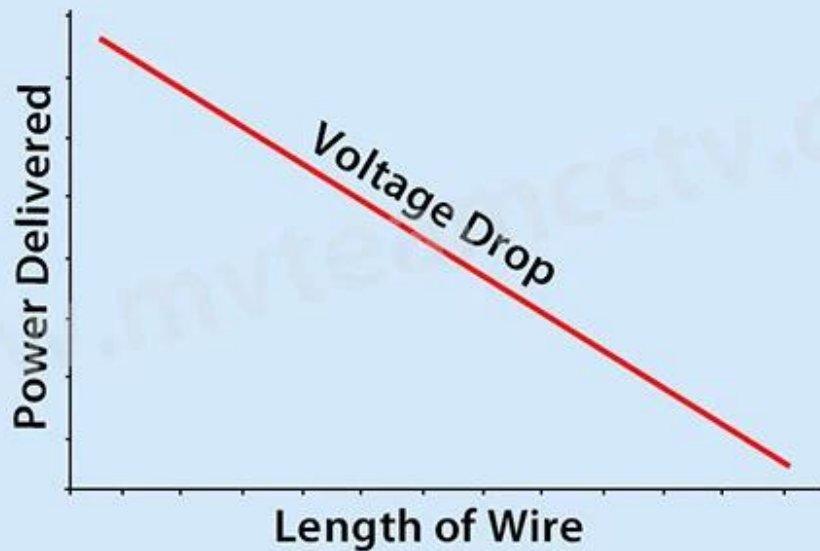

* Power supply's amperage cannot be less than CCTV camera's amperage.

1000mA

100mA

100mA

1000mA

VOTAGE DROP

* Power supply's wire will make voltage drop, so make sure not too long wire, and long wire with a thicker gauge. (Thicker gauge makes voltage drop more slowly).