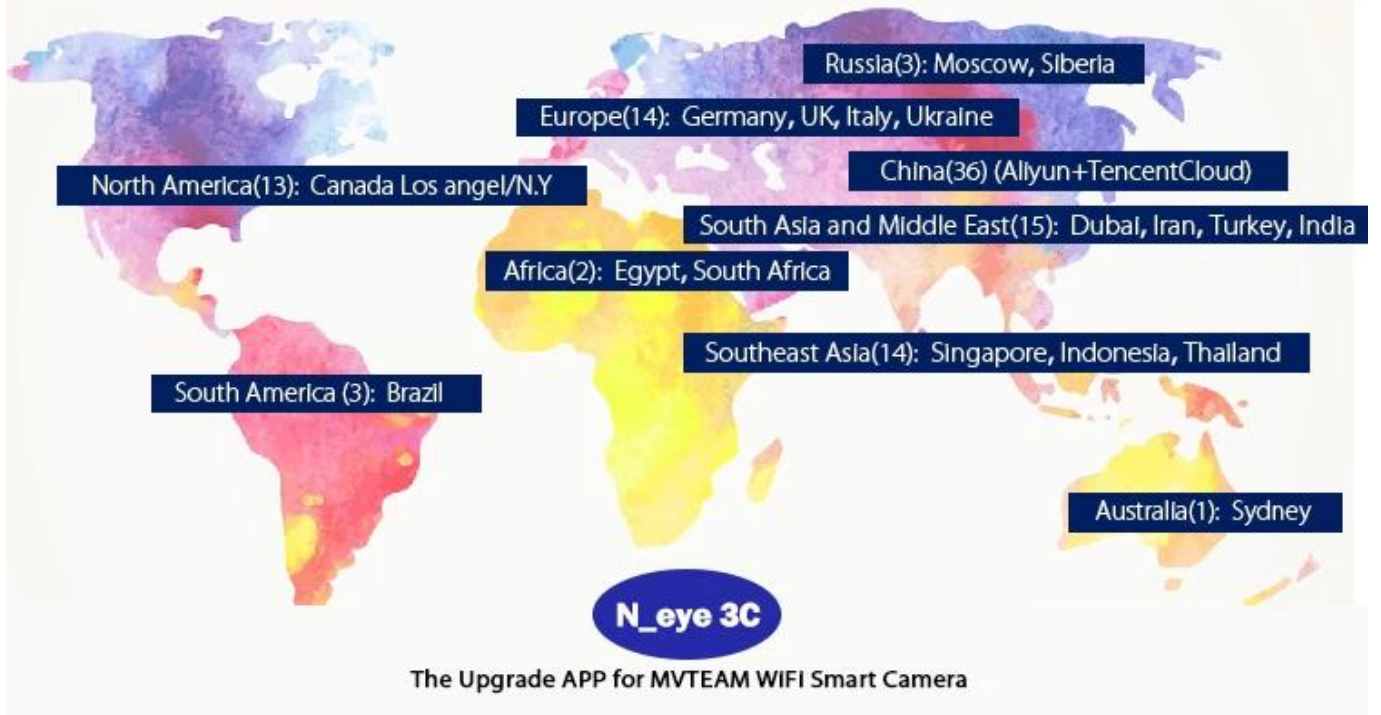

- 1.3MP'ye kadar maksimum çözünürlük
- Destek iki yönlü interkom, sesli komut.
- ICR kızılötesi filtre otomatik anahtarlama, gerçek gündüz ve gece izleme gerçekleştirmek
- Ağ ortamının çeşitliliğine uyum sağlamak için izlemek için standart net, yüksek çözünürlüklü çözünürlük
- Destek cep telefonları gerçek zamanlı izleme
- Destek PTZ kontrolü, uzaktan yakalama, ses ve video kaydı
- Küresel ağ kapsama, her zaman, her yerde pürüzsüz
- İnsan takibini destekleyin, detayları görün [Yükseltme APP N_eye3C MVTEAM WiFi Akıllı Kameralar İçin Destek İnsan İzleme](#)
- Worldwide sunucuları ile APP N_eye3C'yi yükseltin

MVTEAM
www.mvteamcctv.com

N_eye 3C Servers Distribution